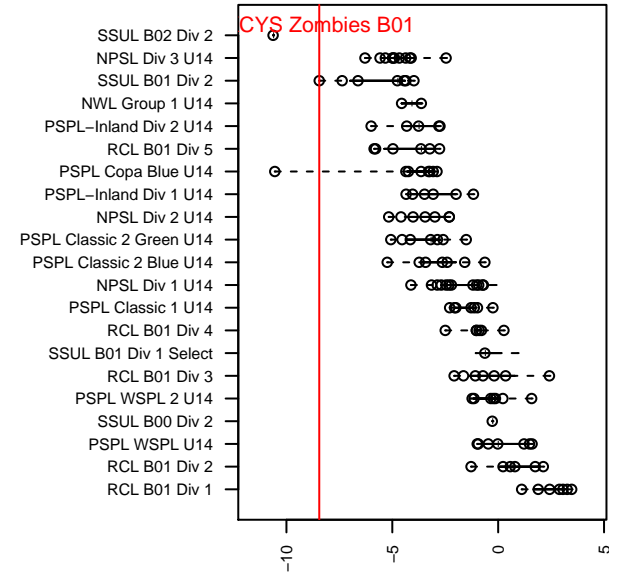

KCYS Zombies B01

, WA
B01 total strength=405
attack=0.25 defense=0.26
fall league = SSUL B01 Div 2

alt names used:
KCYS – Zombies

Venues played:
2015 SSUL B01 Div 2

**attack and defense variance (black dot)
relative to other teams
and top 10 in region**

**attack and defense rating
relative to others at age
and all opponents in last 13 months**

Performance relative to 13 month average

Performance relative to 13 month average

date	home		away		venue	pred.home	pred.away
2015-12-05	CFSC 2 B01	3	KCYS Zombies B01	0	2015 SSUL B01 Div 2	2.78	0.82
2015-11-21	South Tacoma United Blanco B02	12	KCYS Zombies B01	0	2015 SSUL B01 Div 2	9.21	0.21
2015-11-14	KCYS Zombies B01	0	South Tacoma United Blanco B02	5	2015 SSUL B01 Div 2	0.21	9.21
2015-10-31	KCYS Zombies B01	2	FWFC Falconz B01	6	2015 SSUL B01 Div 2	0.45	7.39
2015-10-25	Highline SA Blue Thunder B01	7	KCYS Zombies B01	0	2015 SSUL B01 Div 2	5.83	0.49
2015-10-24	FWFC Falconz B01	7	KCYS Zombies B01	1	2015 SSUL B01 Div 2	7.39	0.45
2015-10-17	Tacoma United Lions B02	5	KCYS Zombies B01	0	2015 SSUL B01 Div 2	8.61	0.19
2015-10-10	KCYS Zombies B01	1	CFSC 2 B01	5	2015 SSUL B01 Div 2	0.82	2.78
2015-10-03	KCYS Zombies B01	1	MpVSA Avalance B01	2	2015 SSUL B01 Div 2	1.00	2.06
2015-09-26	HSC Rhodes B01	4	KCYS Zombies B01	0	2015 SSUL B01 Div 2	6.51	0.30
2015-09-19	CFSC B01	6	KCYS Zombies B01	1	2015 SSUL B01 Div 2	5.78	0.39
2015-09-13	KCYS Zombies B01	0	Tacoma United Lions B02	10	2015 SSUL B01 Div 2	0.19	8.61
2015-09-12	KCYS Zombies B01	0	Highline SA Blue Thunder B01	10	2015 SSUL B01 Div 2	0.49	5.83